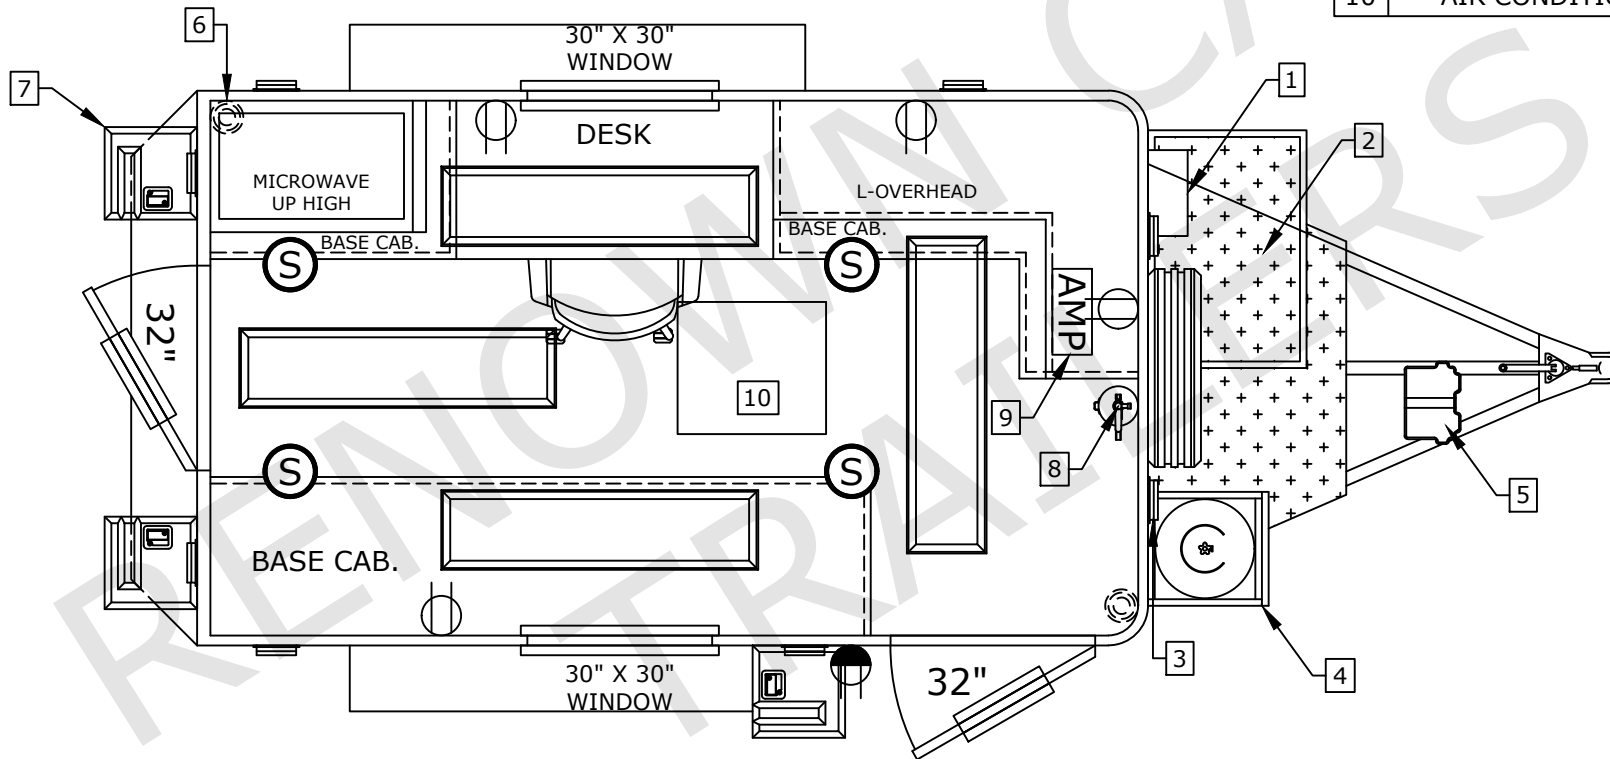

KEYNOTE'S

#	DISCRIPTION	QTY
1	TRANSFER SWITCH & MBP	1
2	GENERATOR BOX AND GENERATOR	1
3	EXTERIOR LED LIGHTS	6
4	LP CAGE AND 100# LP TANK	1
5	12V BATTERY	1
6	AMBER FLASHING LIGHT	2
7	CABLE SPLICING DOOR	3
8	FIRE EXTINGUISHER	1
9	AMP PANEL IN O/H, RADIO UNDER O/H	1
10	AIR CONDITION W/ HEAT STRIP	1

PLEASE REVIEW AND APPROVE THE PRINT SO WE CAN
PROCEED WITH SUBMITTING YOUR ORDER.

FLOOR PLAN

SYMBOL KEY:  = D-RING  = EXTERIOR LED LIGHT

 = 12" X 12" LED LIGHT

SALESPERSON:
PRELIMINARY

REVISION: ORG.	REV. DATE: >
CUSTOMER:	PRELIMINARY

1135 BOWENS MILL RD SW,
DOUGLAS, GA 31533

DRAWN BY: T.J. KEGEBEIN

DWG #: RC-1678

T.J. Kegebein

Date: 11/5/25

TRAILER SIZE:
7X12TA